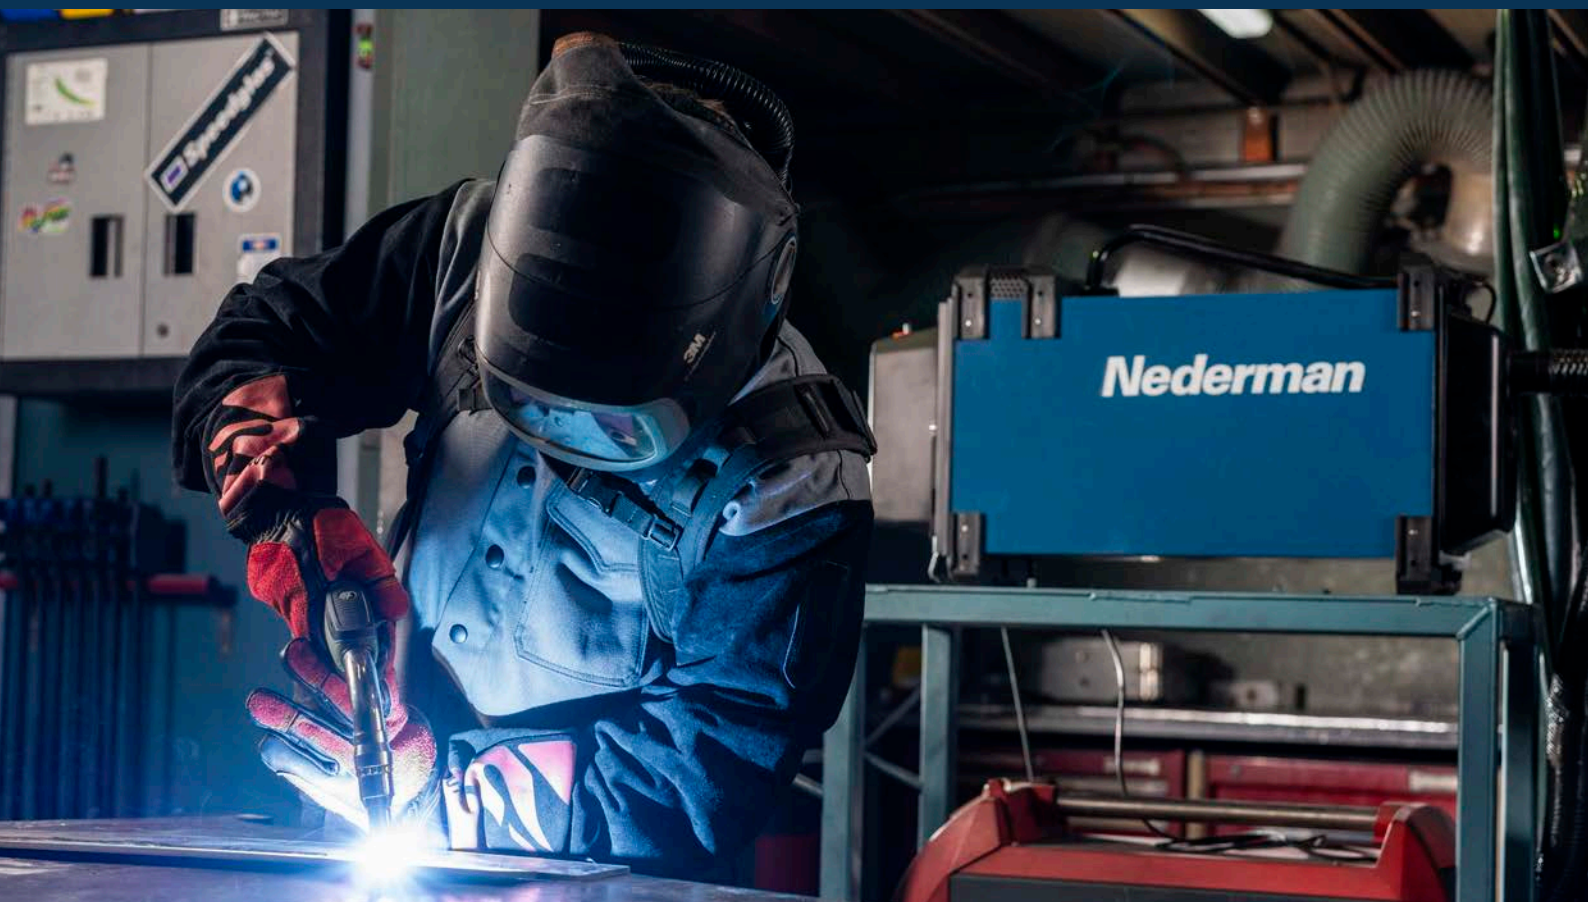

Fume extraction where you need it most

AWS has launched a new carriable on-gun fume extraction option, combining the new **Nederman** Fume Eliminator 860 and the industry leading **Translas** fume guns.

These plug and play on-gun fume extraction kits are designed to be carried to the working area and will automatically begin extracting welding fume as soon as welding begins.

KEY FEATURES

- Available as a 250A or 400A fume torch kit
- Lightweight and ergonomic Translas fume gun with 360° swivel
- Portable and easy to carry extraction unit (16kg)
- Automatically maintains the set extraction flow (fully adjustable)
- Automatic start/stop
- 'No-Touch' welding fume disposal
- Warnings when the filter is 85% and 100% full
- High efficiency Nanofiber filter (99.7% efficiency)
- Single phase system
- Dimensions: H:406, W:222, L:800 (mm)